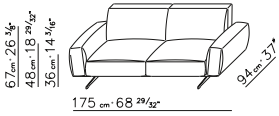

SOFT DREAM / DIVANI / DIVANI COMPONIBILI | SOFAS / SECTIONAL SOFAS

STRUTTURA in metallo

TELAIO SEDUTA in metallo rivestito in cuoio con materassino in poliuretano.

BRACCIOLI E SCHIENALE in poliuretano stampato, dacron e piuma con inserto in metallo.

CUSCINI SEDUTA in piuma con inserto in materiale indeformabile o in poliuretano e dacron. CUSHIONS (on request at extra cost)

CUSCINETTI in piuma (su richiesta con supplemento di prezzo)

RIVESTIMENTO in tessuto o pelle sfoderabili

FRAME metal seat upholstered in leather with polyurethane mattress.

ARMS AND BACK polyurethane molded foam and dacron with metal insert.

CUSHION-filled with a resilient inner core or insert in polyurethane and dacron.

CUSHIONS (on request at extra cost)

COVERED in fabric or leather covers

15G02